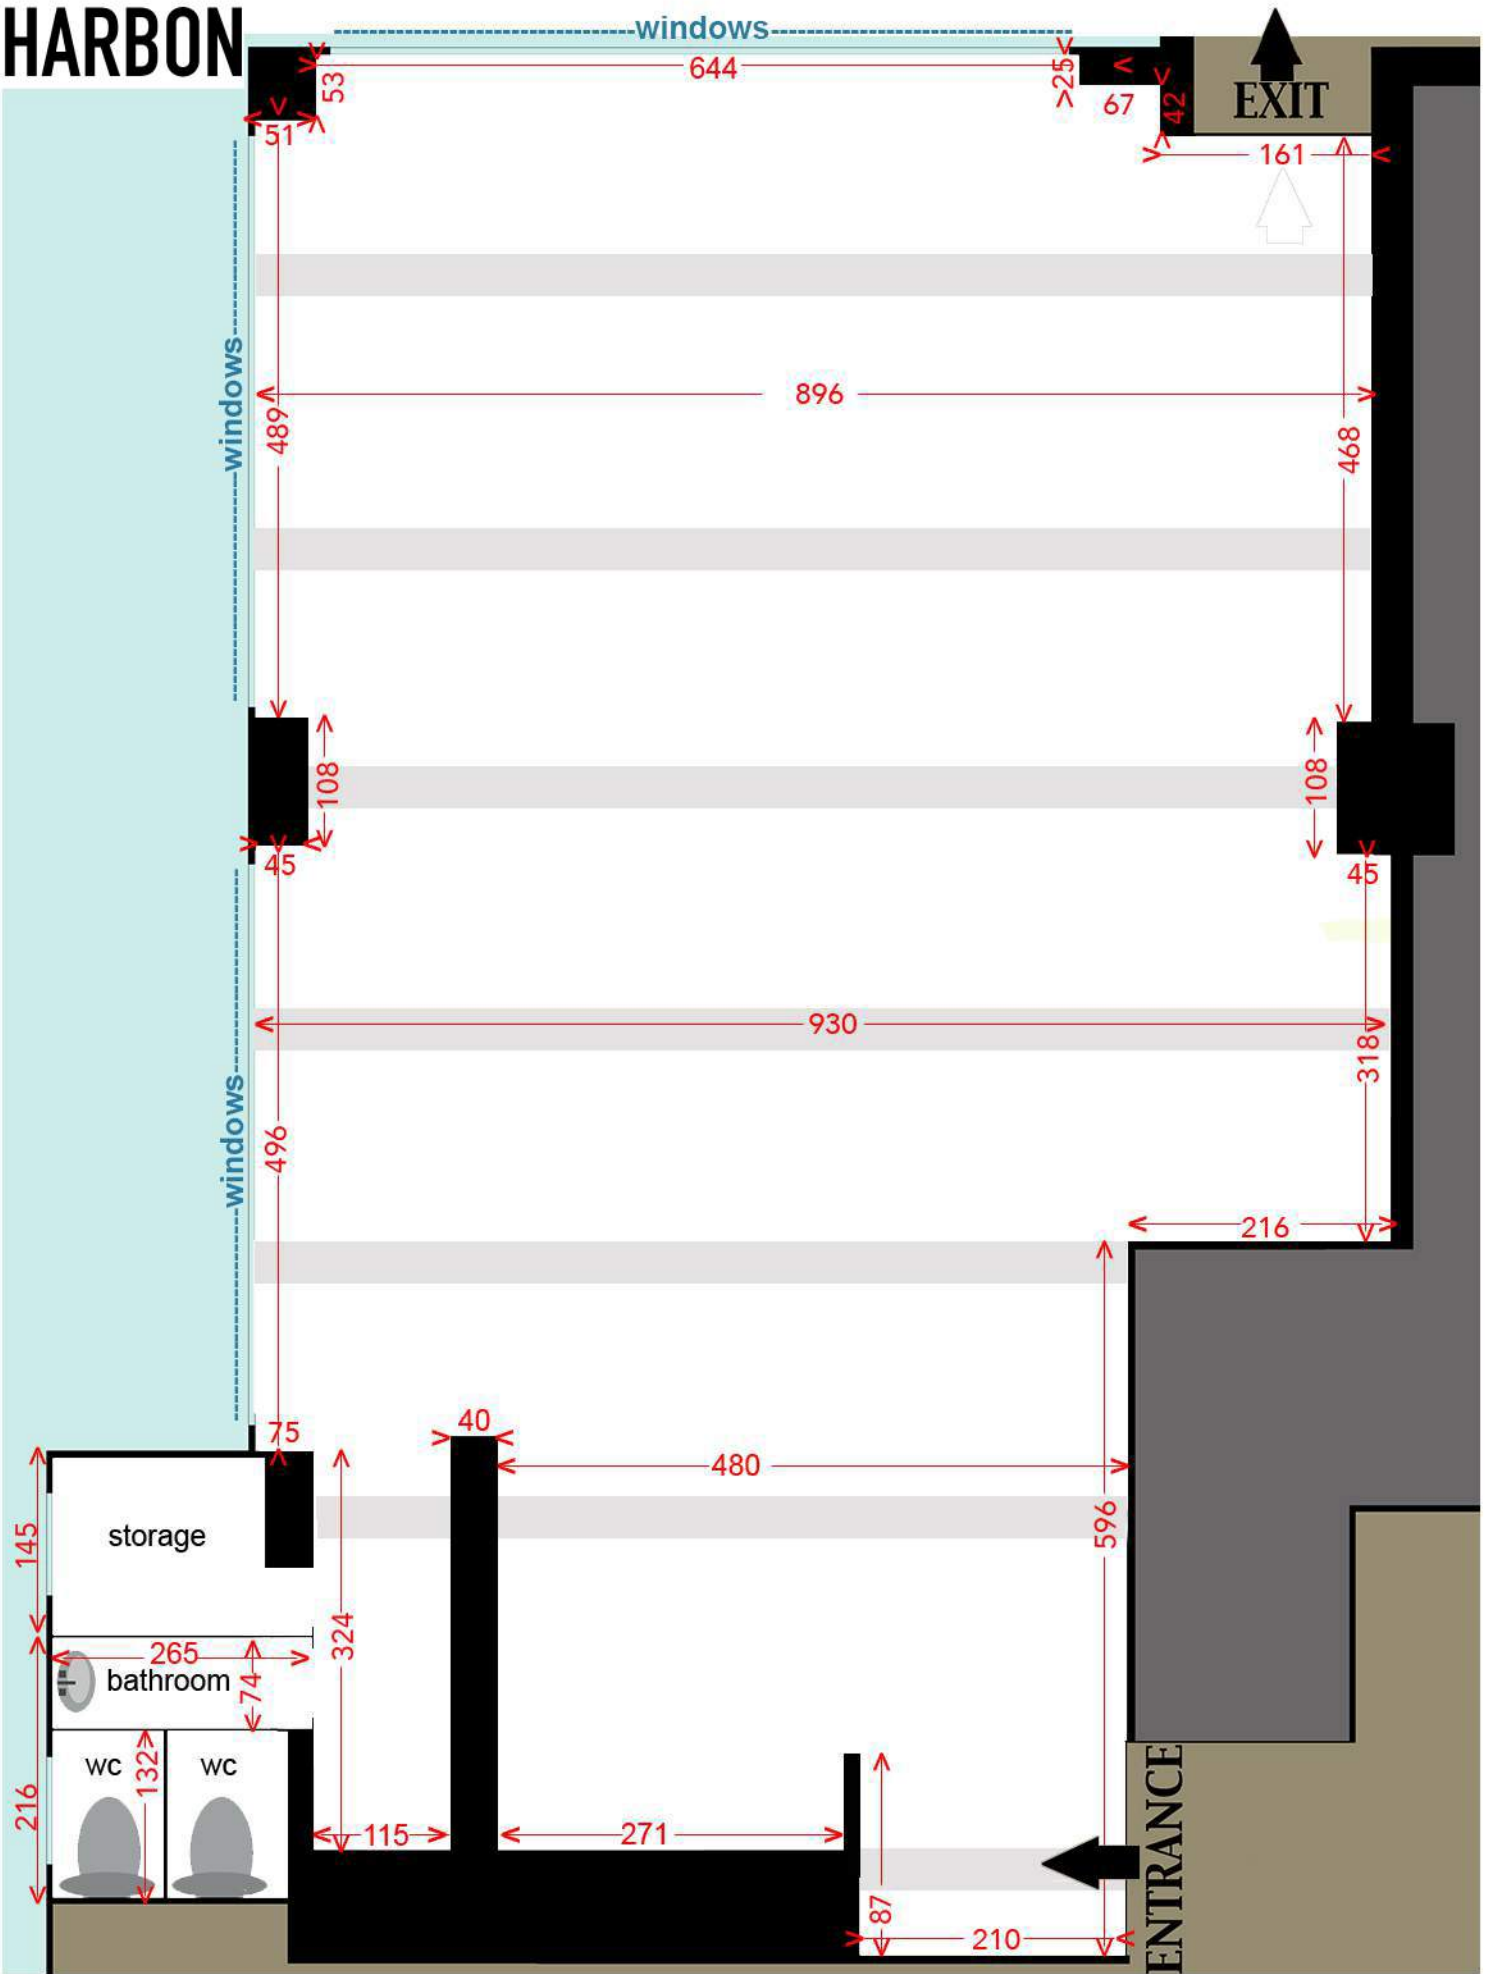

CHARBON

total area: 160 m² (1,700 sqft) / ceiling height 300 / under beam height 235 / unit = cm

CHARBON

EXIT

107 m²

Surface totale 160 m²

43 m²

storage

10m²

bathroom

wc

wc

ENTRANCE

CHARBON

EXIT

ENTRANCE