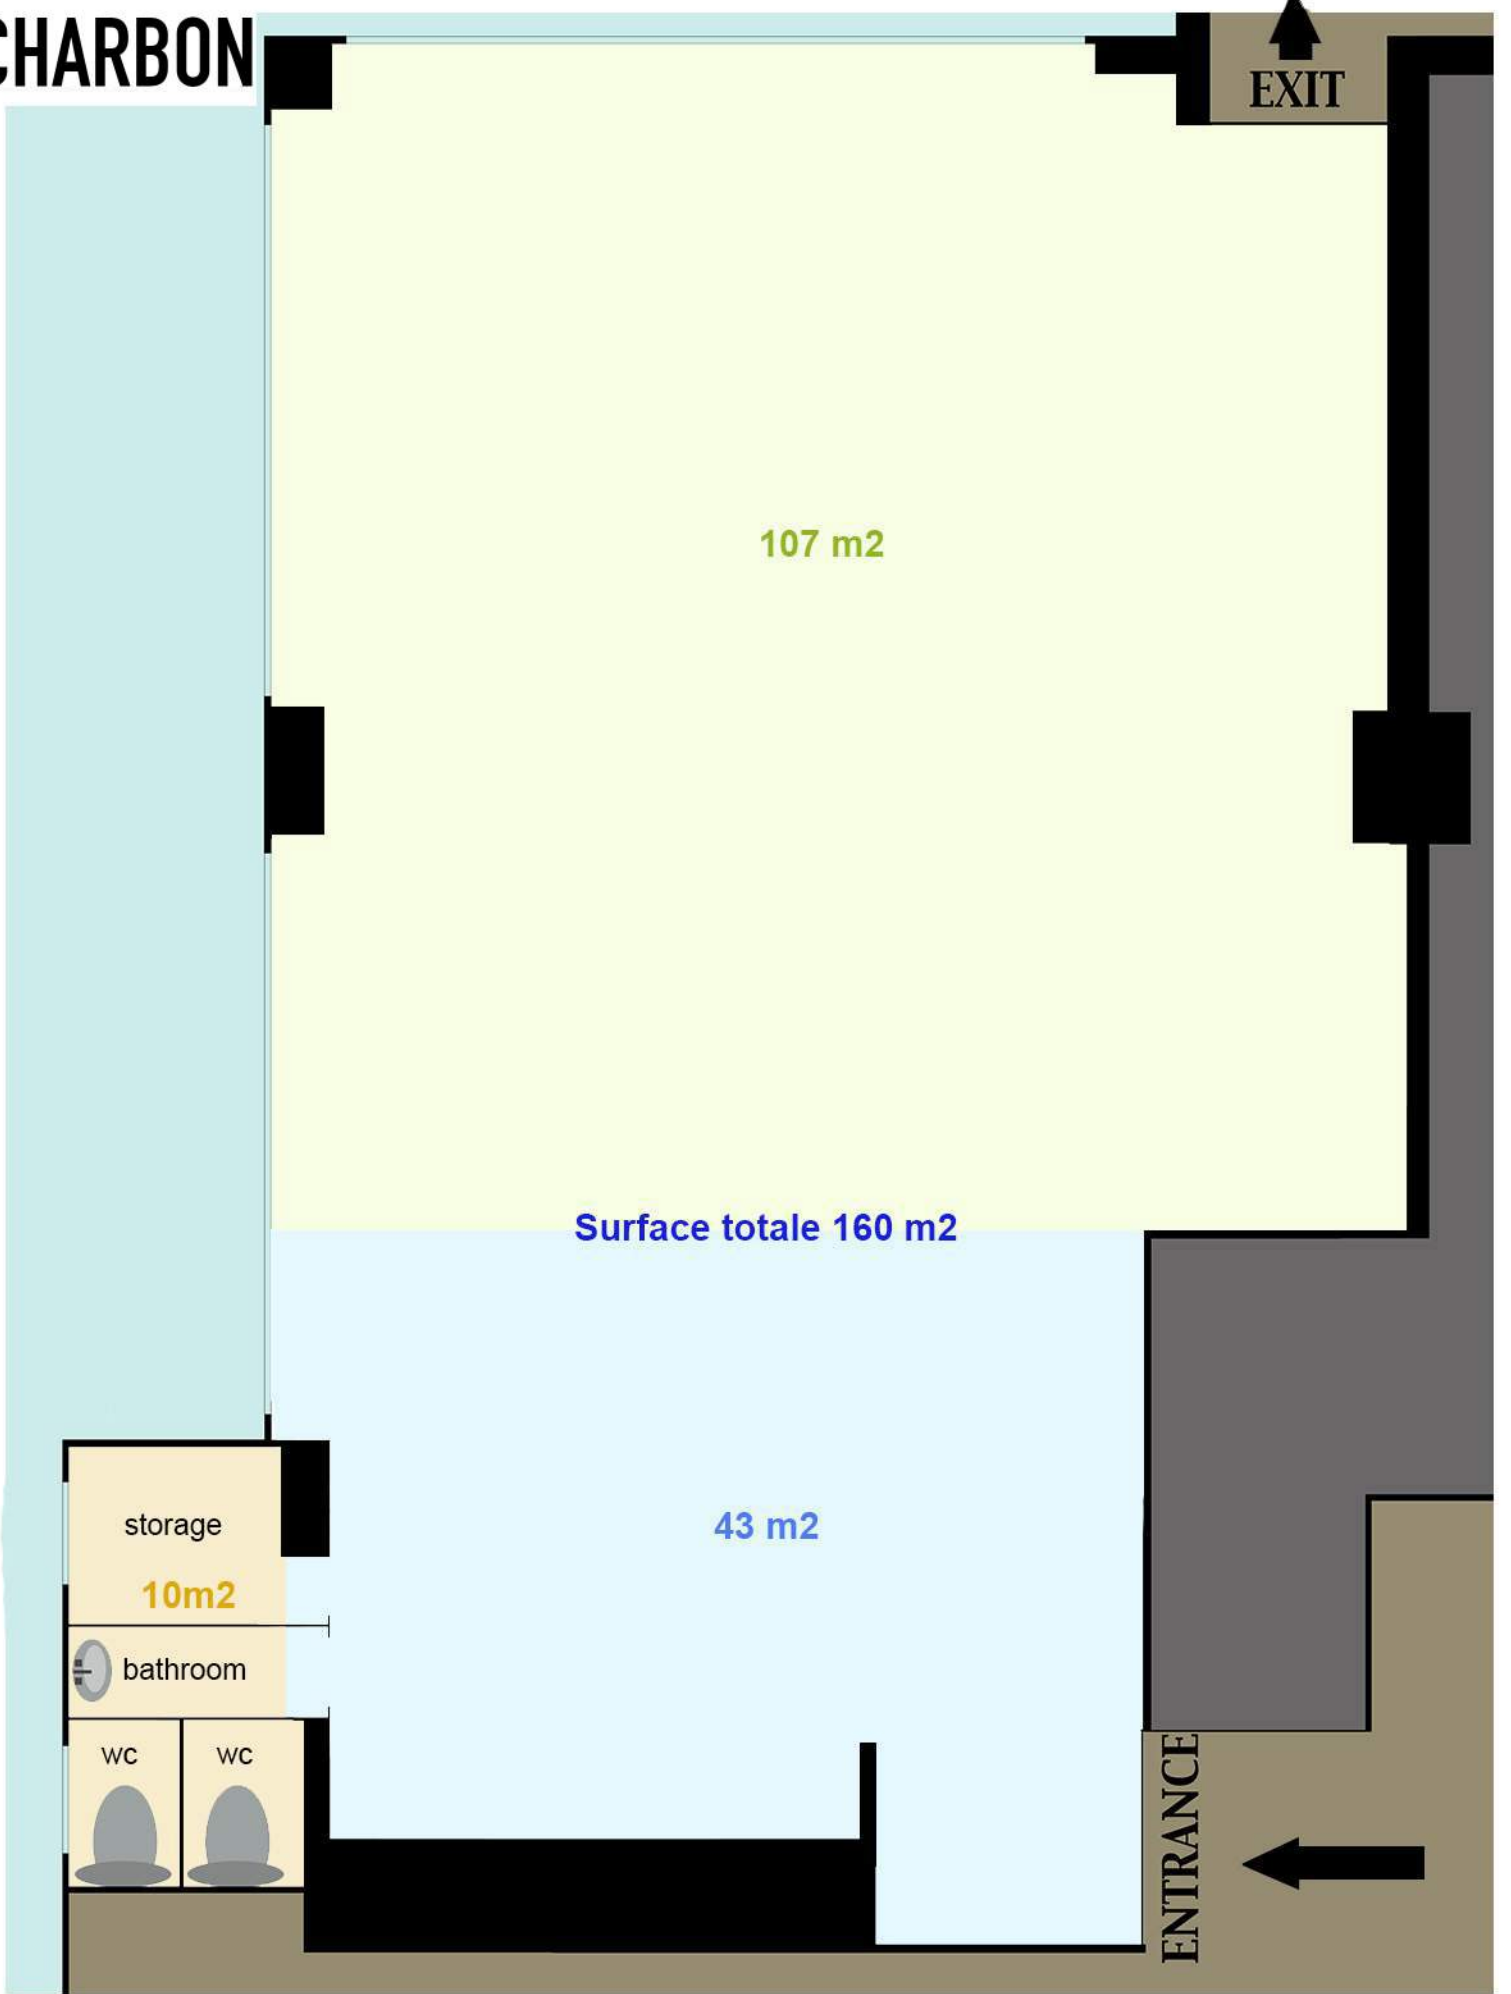

CHARBON

total area: 160 m² (1,700 sqft) / ceiling height 300 / under beam height 235 / unit = cm

CHARBON

EXIT

107 m²

Surface totale 160 m²

43 m²

storage

10m²

bathroom

wc

wc

ENTRANCE

CHARBON

EXIT

ENTRANCE